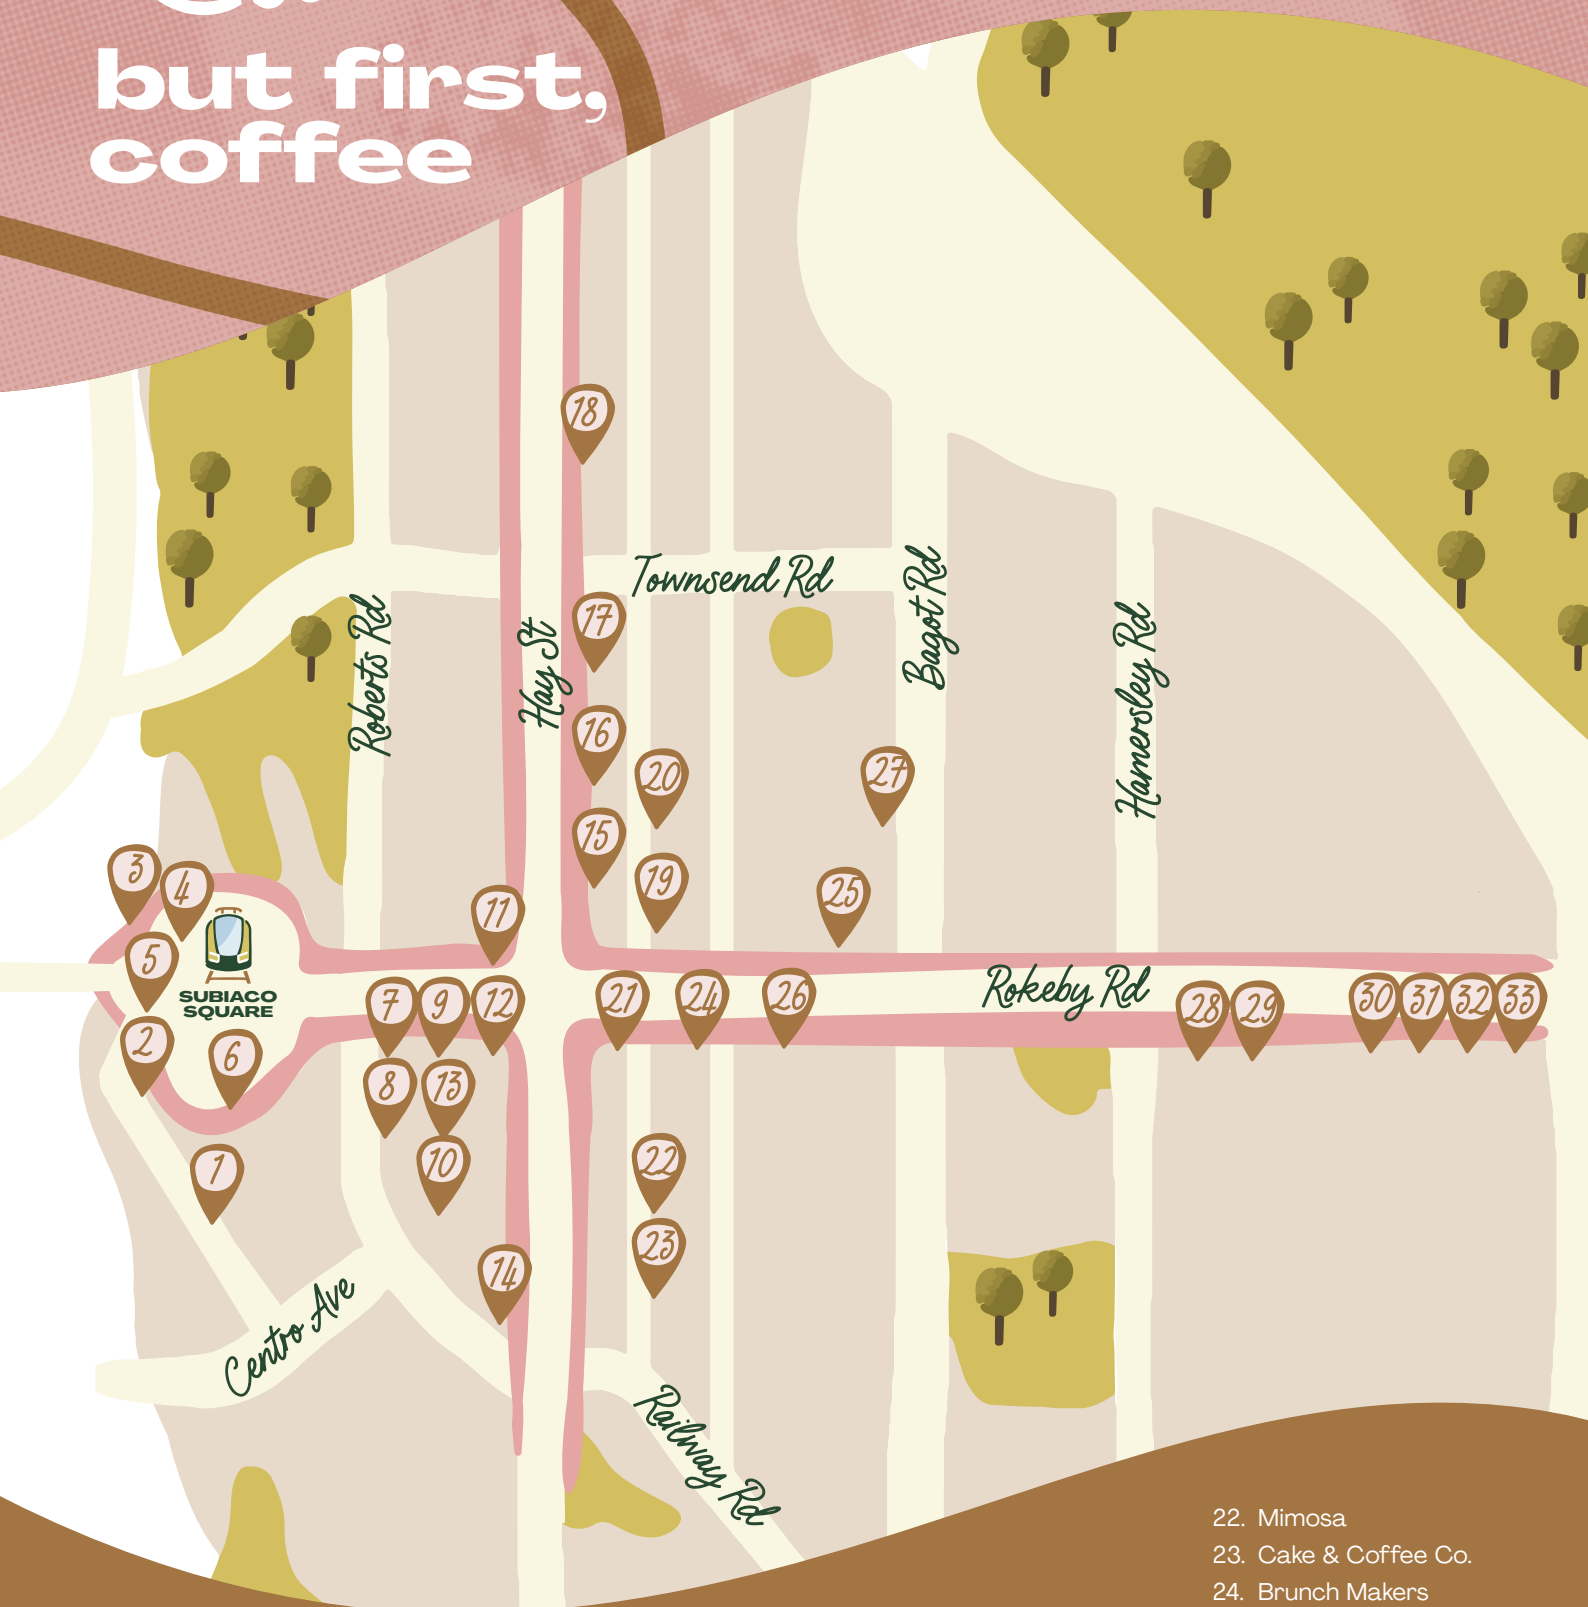

Roam SUBIACO

but first, coffee

SUBI COFFEE TRAIL

ESTIMATED WALK TIME 25 MINS* • 2 KMS

*excludes coffee drinking time

1. Honey Beanz
2. Lot Six Zero Subiaco
3. Layers Bakery
4. Café Café
5. The Lion & Jaguar
6. Louis Baxter
7. San Churro

8. Pitcher and Iron
9. 1982 Food & Coffee
10. Tickle my Bean
11. Dome Café
12. Architects & Heroes
13. St Marks Road Co
14. Foyer Café

15. Blacklist Coffee Roasters
16. Allora Perth
17. Hangout on Hay
18. Fornever
19. Tastings
20. Community Coffee Co.
21. The Jaffle Shack

22. Mimosa
23. Cake & Coffee Co.
24. Brunch Makers
25. Brew-Ha
26. Whisk Creamery
27. Spring Espresso
28. Little Rokeby
29. Sorganic
30. Chez Jean Claude
31. The Corner Store
32. Café Melograno
33. Boucla